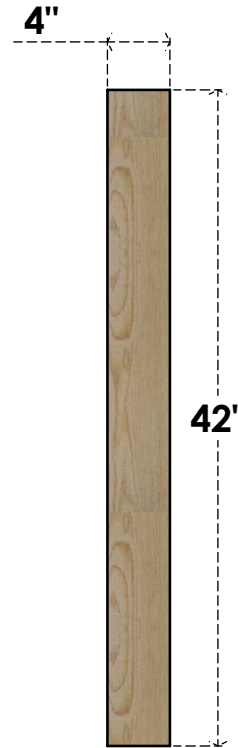

# BRC04X42X42TRA00RDF

4"W X 42"D X 42"H TRADITIONAL ROUGH SAWN BRACE, DOUGLAS FIR

**SIDE**

**FRONT**

EKENA MILLWORK  
 2300 WEST MAIN ST.  
 CLARKSVILLE, TX 75426  
 TOLL FREE: 866-607-0453  
 WWW.EKENAMILLWORK.COM

**NOTES**

1. INSTALLATION TO BE COMPLETED IN ACCORDANCE WITH MANUFACTURER'S SPECIFICATIONS.
2. DRAWING MAY NOT BE TO SCALE
3. THIS DRAWING IS INTENDED FOR DESIGN AND PLANNING PURPOSES ONLY.
4. ALL INFORMATION CONTAINED HEREIN WAS CURRENT AT THE TIME OF DEVELOPMENT BUT MUST BE REVIEWED AND APPROVED BY THE PRODUCT MANUFACTURER TO BE CONSIDERED ACCURATE.
5. PRODUCTS ARE NOT KILN DRIED. THIS ITEM IS UNIQUE AND WILL CONTAIN THE NATURAL VARIATIONS THAT THE WOOD SPECIES OFFERS. THIS MAY RESULT IN VARIATIONS UP TO 1/4"