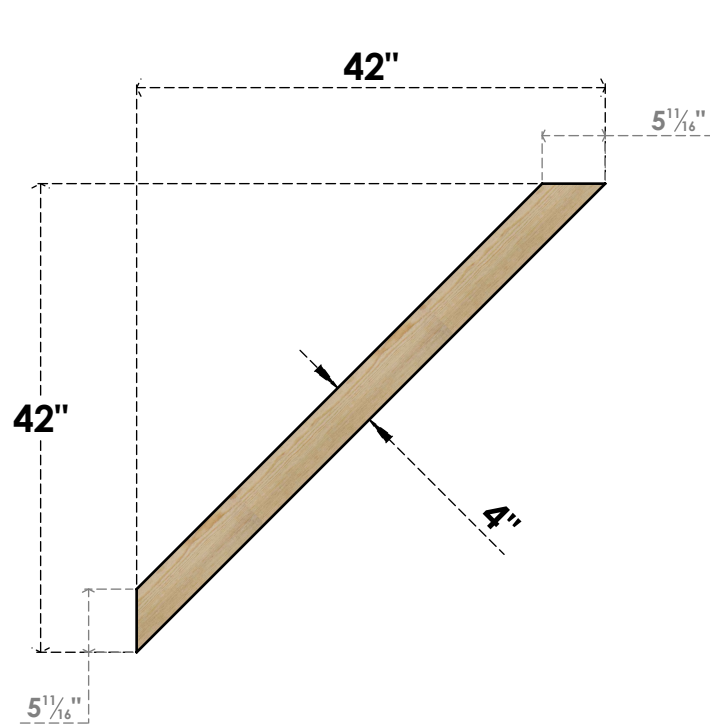

# BRC04X42X42TRA00RDF

4"W X 42"D X 42"H TRADITIONAL ROUGH SAWN BRACE, DOUGLAS FIR

**SIDE**

**FRONT**

EKENA MILLWORK  
 2300 WEST MAIN ST.  
 CLARKSVILLE, TX 75426  
 TOLL FREE: 866-607-0453  
 WWW.EKENAMILLWORK.COM

**NOTES**

1. INSTALLATION TO BE COMPLETED IN ACCORDANCE WITH MANUFACTURER'S SPECIFICATIONS.
2. DRAWING MAY NOT BE TO SCALE
3. THIS DRAWING IS INTENDED FOR DESIGN AND PLANNING PURPOSES ONLY.
4. ALL INFORMATION CONTAINED HEREIN WAS CURRENT AT THE TIME OF DEVELOPMENT BUT MUST BE REVIEWED AND APPROVED BY THE PRODUCT MANUFACTURER TO BE CONSIDERED ACCURATE.
5. PRODUCTS ARE NOT KILN DRIED. THIS ITEM IS UNIQUE AND WILL CONTAIN THE NATURAL VARIATIONS THAT THE WOOD SPECIES OFFERS. THIS MAY RESULT IN VARIATIONS UP TO 1/4"